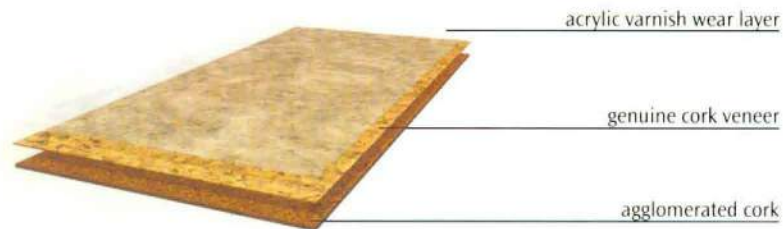

Installation

- We recommend solid-setting adhesives such as Siesta CorcaBond, Balls F52 and Laybond 48 Extra.
- Adhesives are applied to the sub-floor and tiles laid into adhesive while it is still wet.
- Use V notch trowels 2.4mm x 4.8mm to apply adhesive.
- Full fixing instructions are given with every order.

Maintenance

- Vacuum clean and then damp mop or cloth. Floor dressings for use on cork will give added protection.
- Additional coats of varnish (water-based) will increase wearability and give degree of gloss/matt finish required. This also seals the floor in a bathroom, toilet, etc.